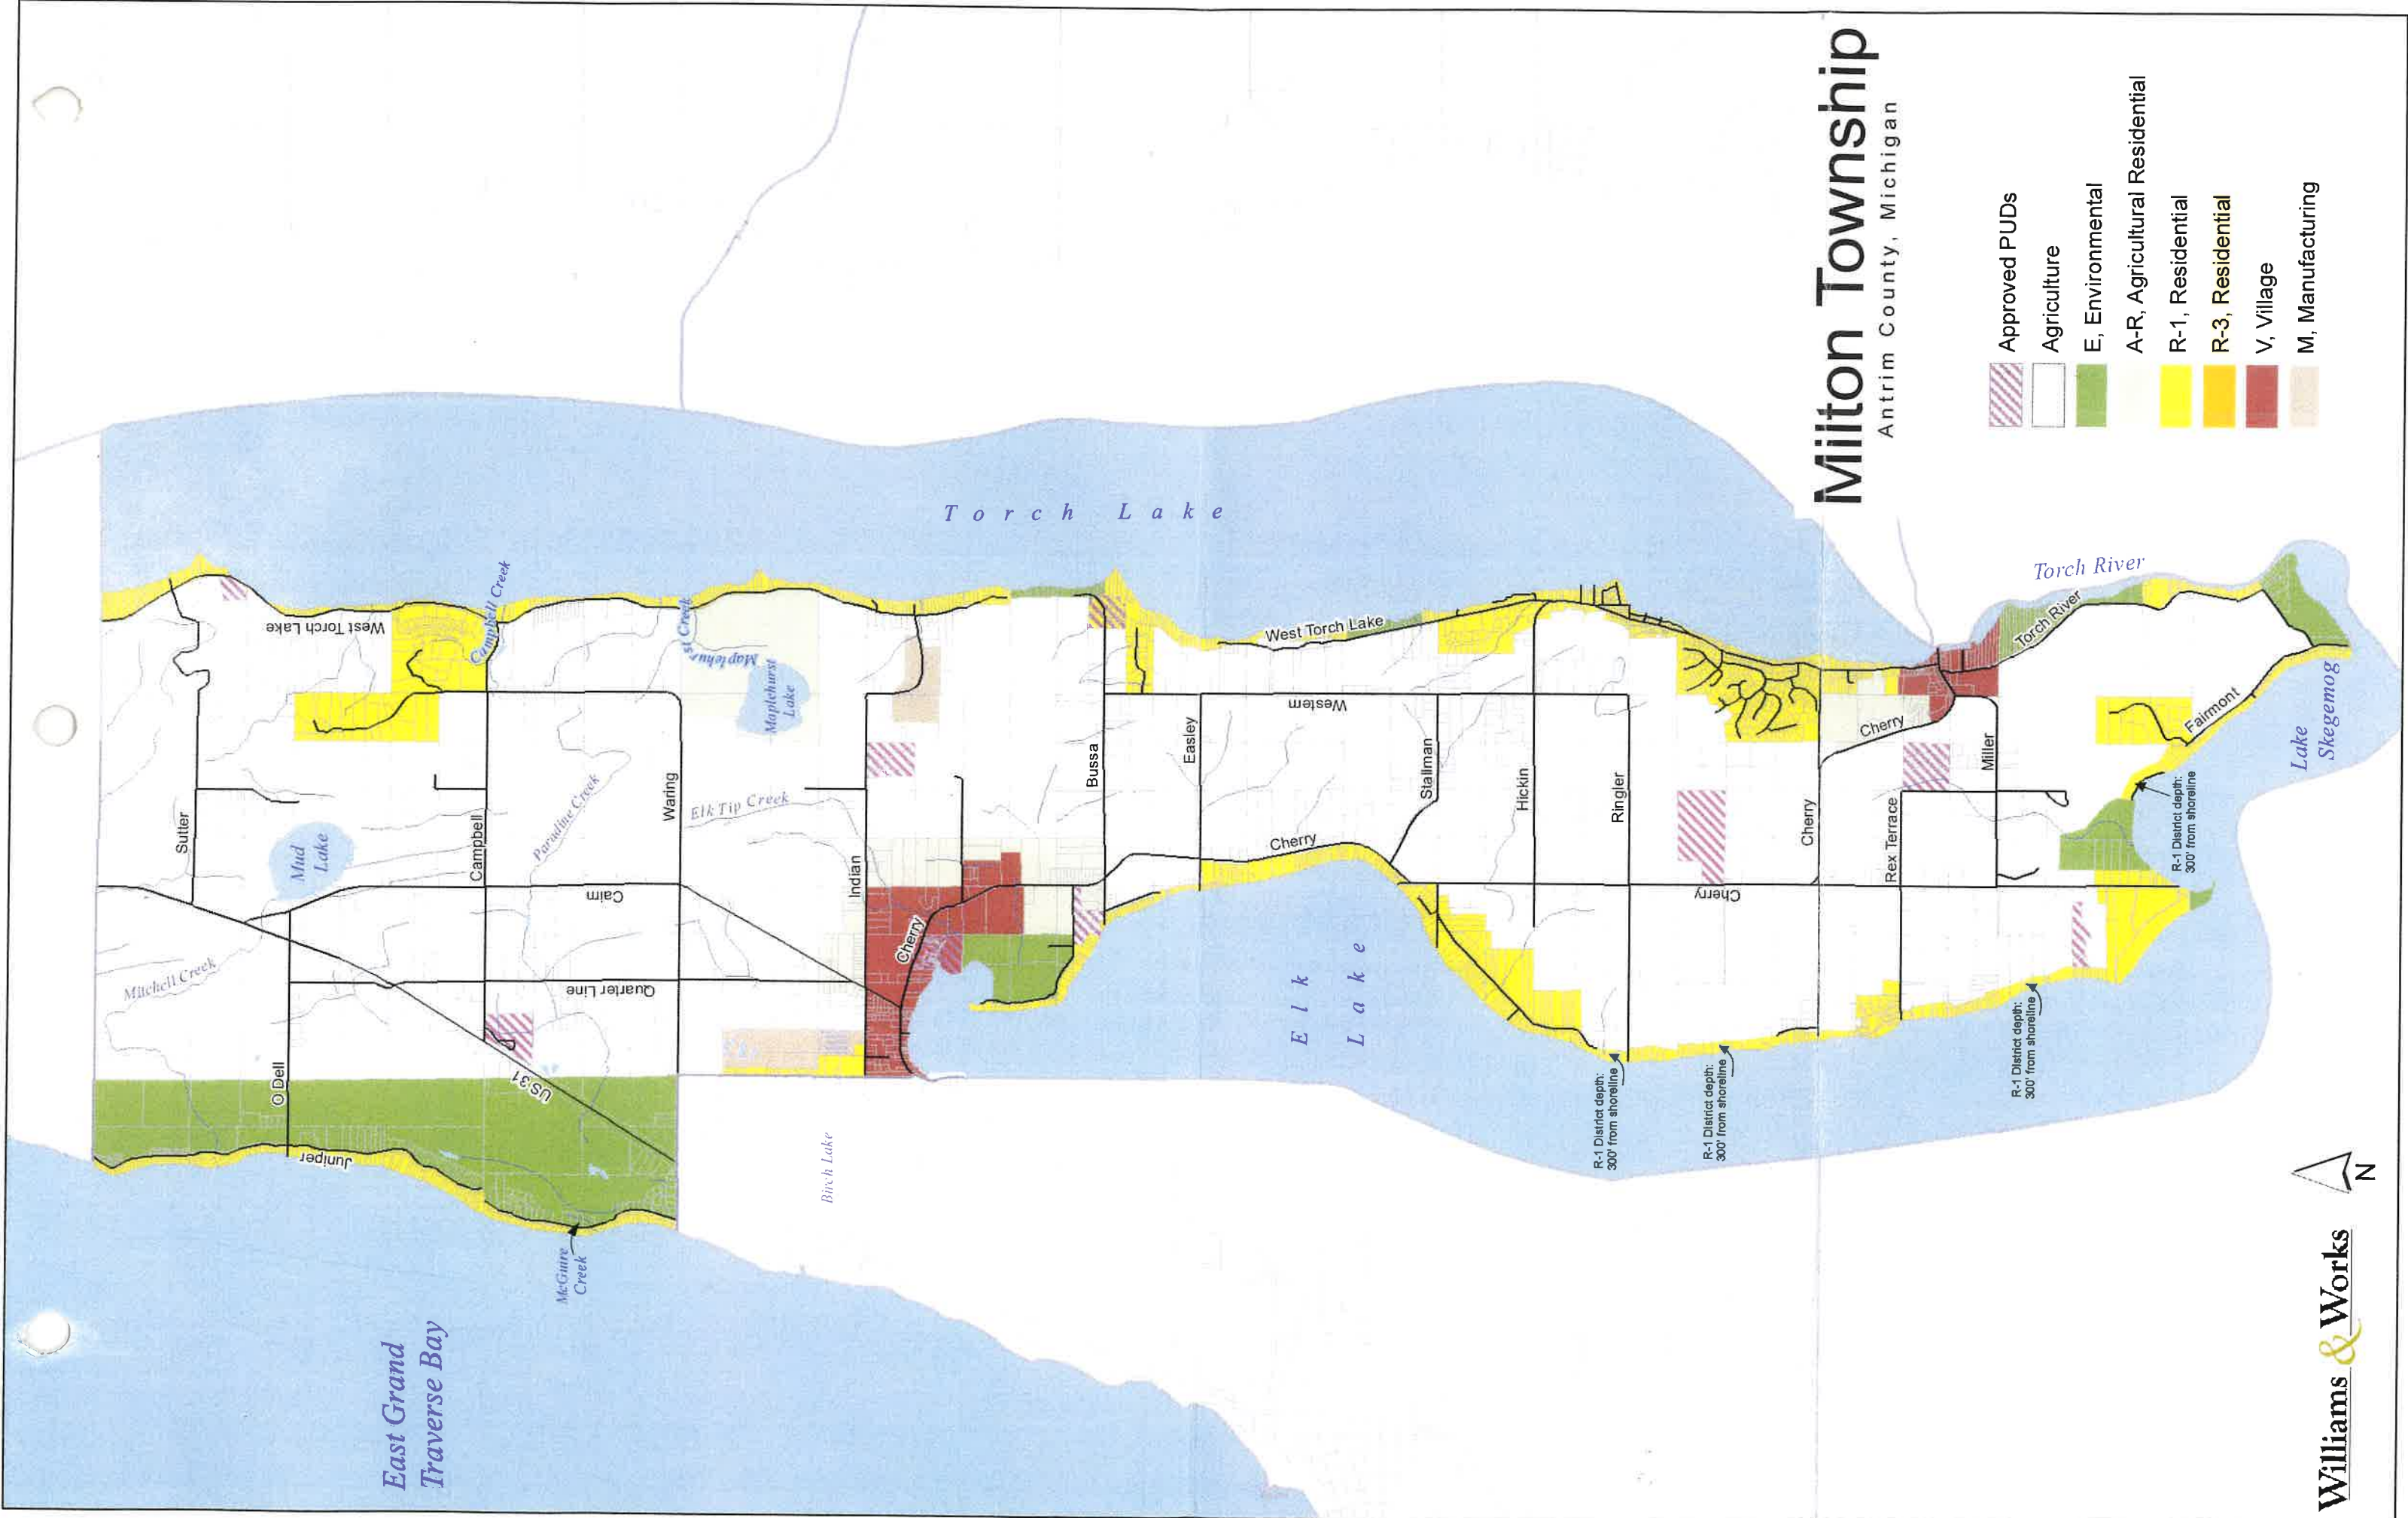

East Grand
Traverse Bay

Torch Lake

Elk Lake

Torch River

Lake Skegemog

Milton Township

Antrim County, Michigan

- Approved PUDs
- Agriculture
- E, Environmental
- A-R, Agricultural Residential
- R-1, Residential
- R-3, Residential
- V, Village
- M, Manufacturing